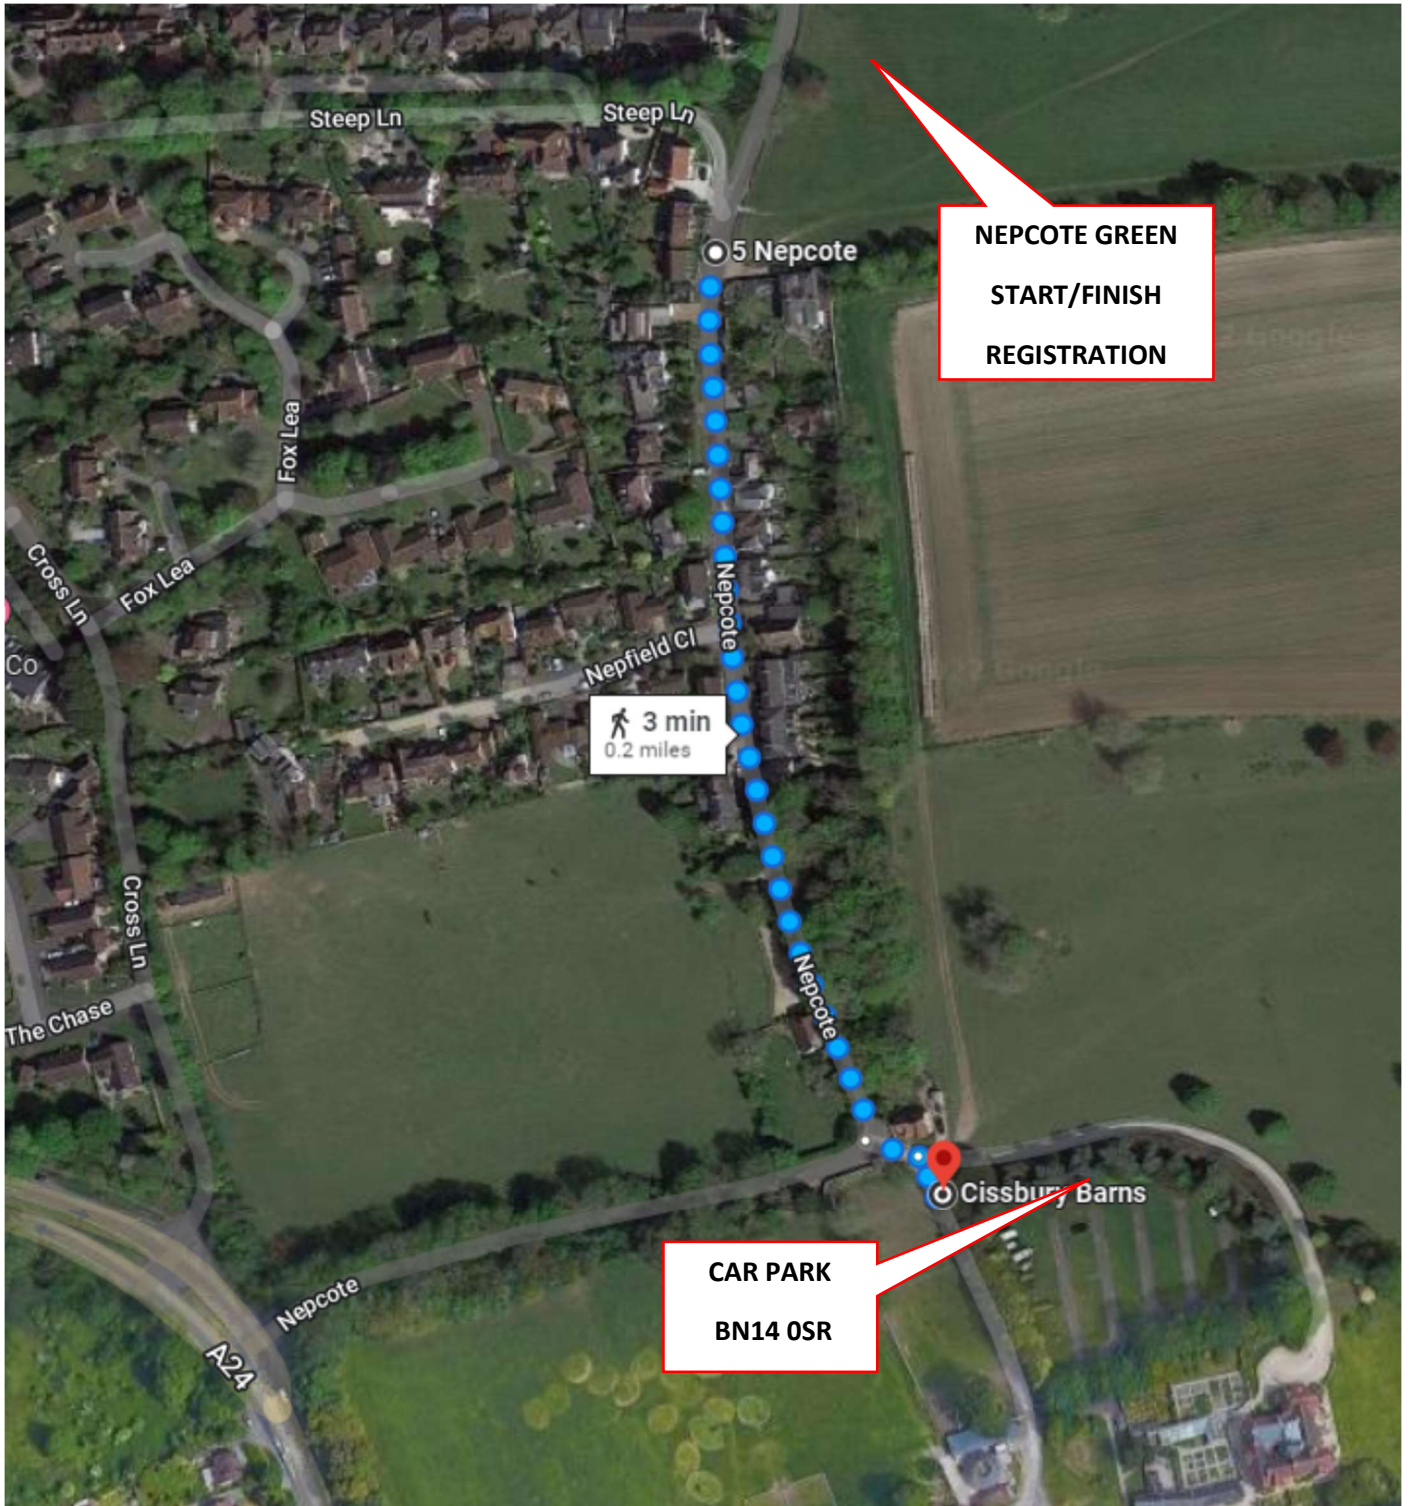

## ALTERNATIVE PARKING THE CHASE BN14 0TT (8-9min walk)

There is also street parking close to the Black Horse Pub (BN14 0SX), High Street (BN14 0TA) and School Hill/Nepcote (BN14 0SE). Findon Garden Centre (BN14 0RE) also have parking.

All are within 4-8min walk of the start area.

## ALTERNATIVE PARKING THE CHASE BN14 0TT (8-9min walk)

**Parking options: Street near the Black Horse Pub (BN14 OSX) (not at the pub)**

**High Street (BN14 OTA). School Hill/Nepcote (BN14 OSE). Street parking near The Gun Pub (BN14OTA). Findon Garden Centre (BN14 ORE) parking for 30+ cars. Please park in the bays close to the road and not the store entrance. Remove them ASAP after the race please. All locations are within 4-8min walk / jog of the start area.**