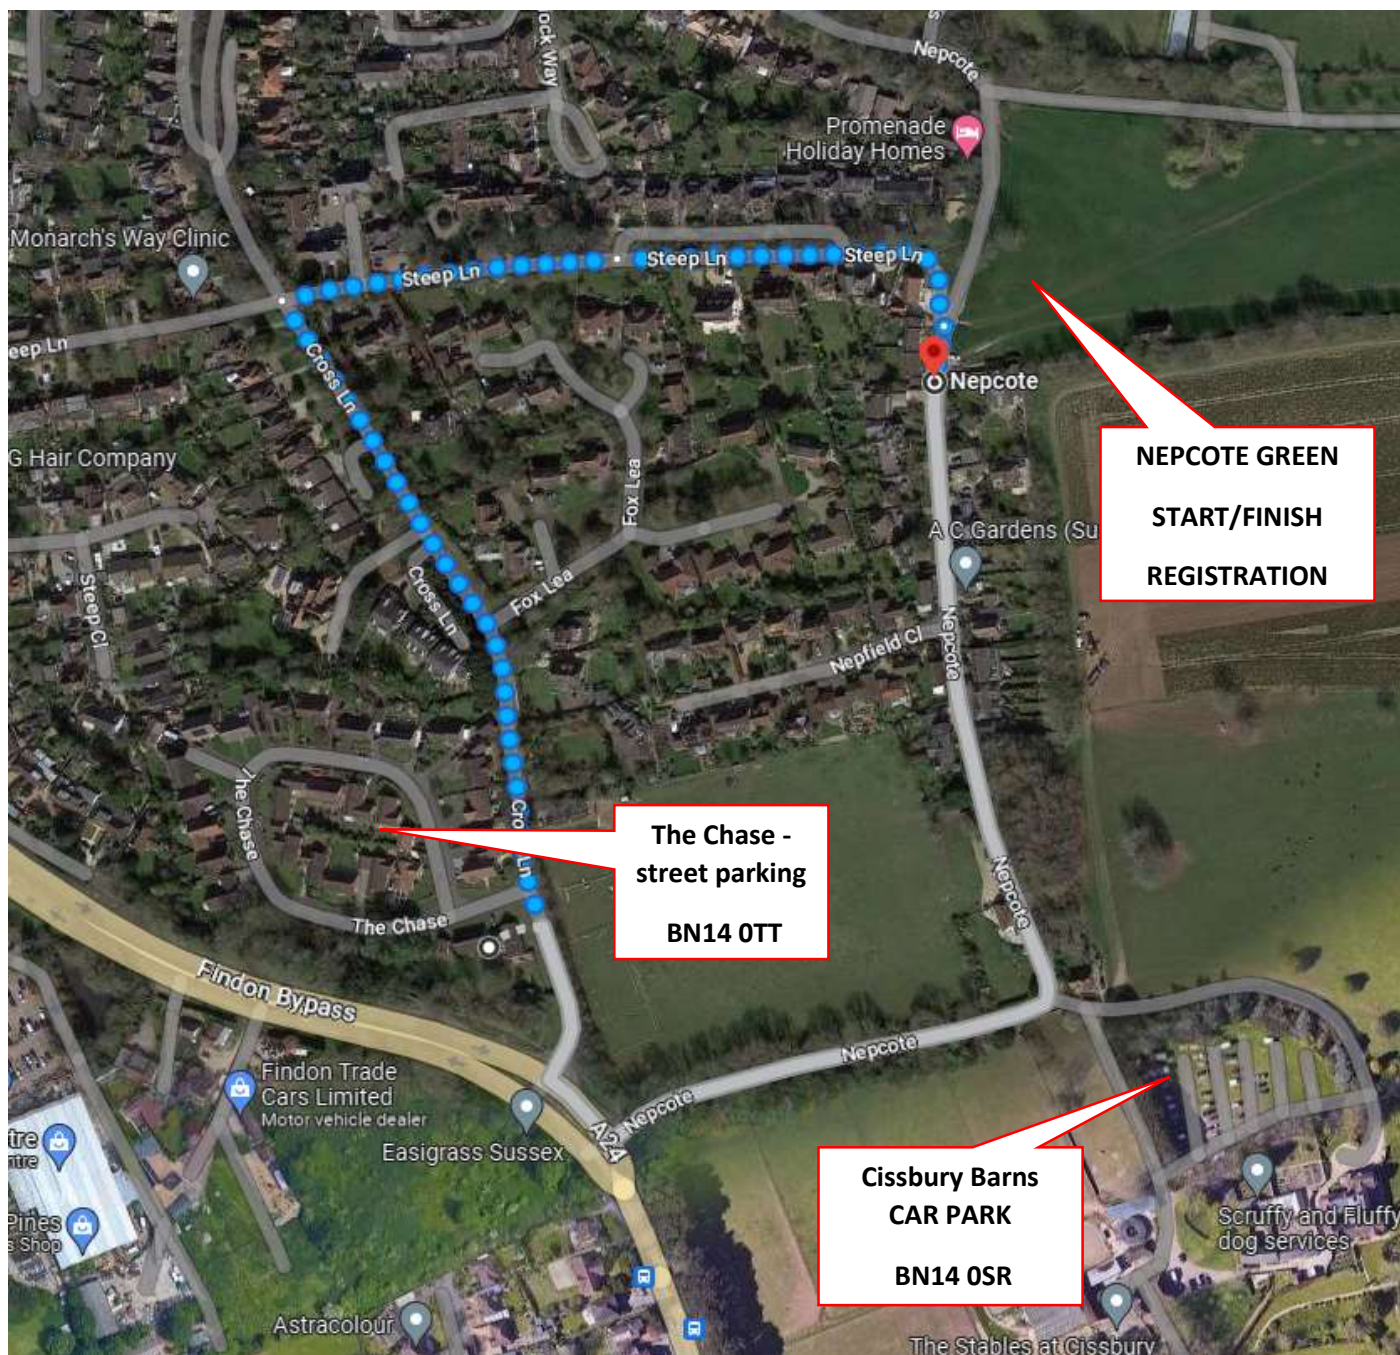

## ALTERNATIVE PARKING THE CHASE BN14 0TT (8-9min walk)

There is also street parking close to the Black Horse Pub (BN14 0SX), High Street (BN14 0TA) and School Hill/Nepcote (BN14 0SE). Findon Garden Centre (BN14 0RE) also have parking.

All are within 4-8min walk of the start area.

## ALTERNATIVE PARKING THE CHASE BN14 0TT (8-9min walk)

**Parking options: Street near the Black Horse Pub (BN14 OSX) (not at the pub)**

**High Street (BN14 OTA). School Hill/Nepcote (BN14 OSE). Street parking near The Gun Pub (BN14OTA). Findon Garden Centre (BN14 ORE) parking for 30+ cars. Please park in the bays close to the road and not the store entrance. Remove them ASAP after the race please. All locations are within 4-8min walk / jog of the start area.**