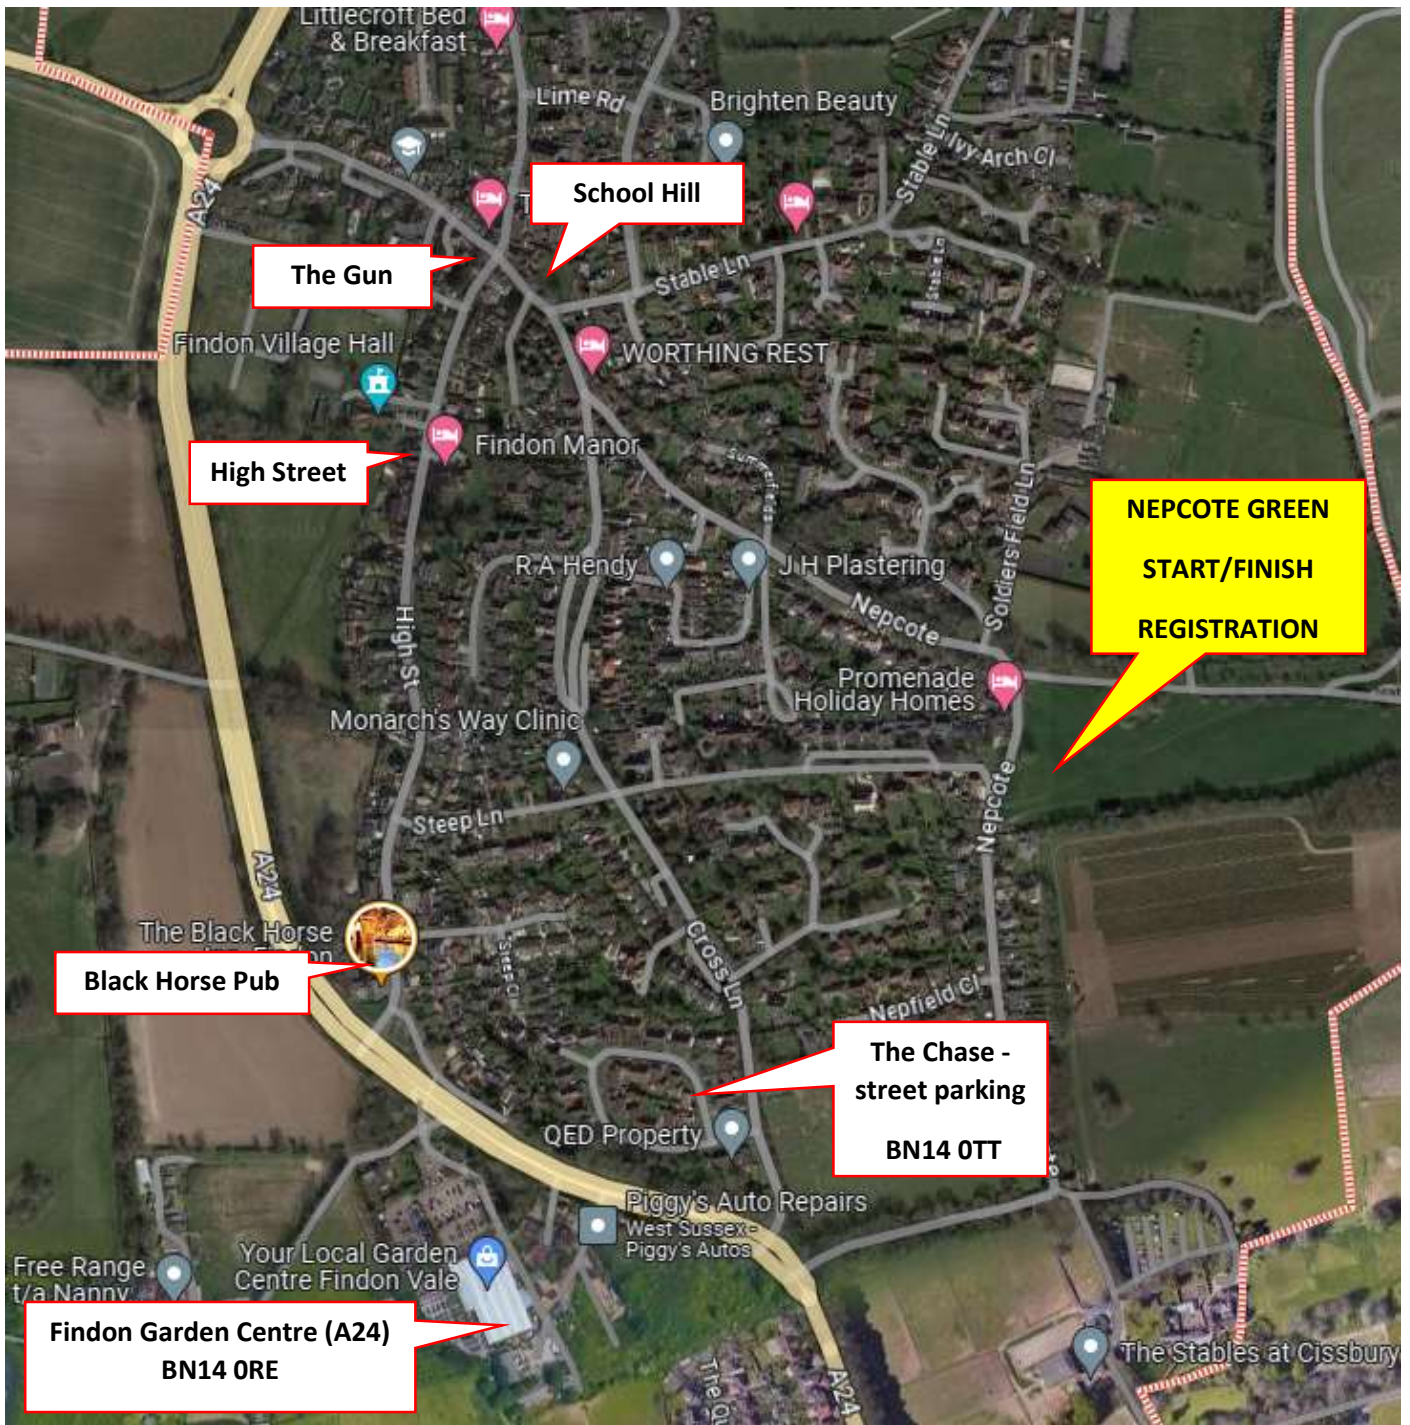

## ALTERNATIVE PARKING THE CHASE BN14 0TT (8-9min walk)

There is also street parking close to the Black Horse Pub (BN14 0SX), High Street (BN14 0TA) and School Hill/Nepcote (BN14 0SE). Findon Garden Centre (BN14 0RE) also have parking.

All are within 4-8min walk of the start area.

## ALTERNATIVE PARKING THE CHASE BN14 0TT (8-9min walk)

**Parking options: Street near the Black Horse Pub (BN14 OSX) (not at the pub)**

**High Street (BN14 OTA). School Hill/Nepcote (BN14 OSE). Street parking near The Gun Pub (BN14OTA). Findon Garden Centre (BN14 ORE) parking for 30+ cars. Please park in the bays close to the road and not the store entrance. Remove them ASAP after the race please. All locations are within 4-8min walk / jog of the start area.**