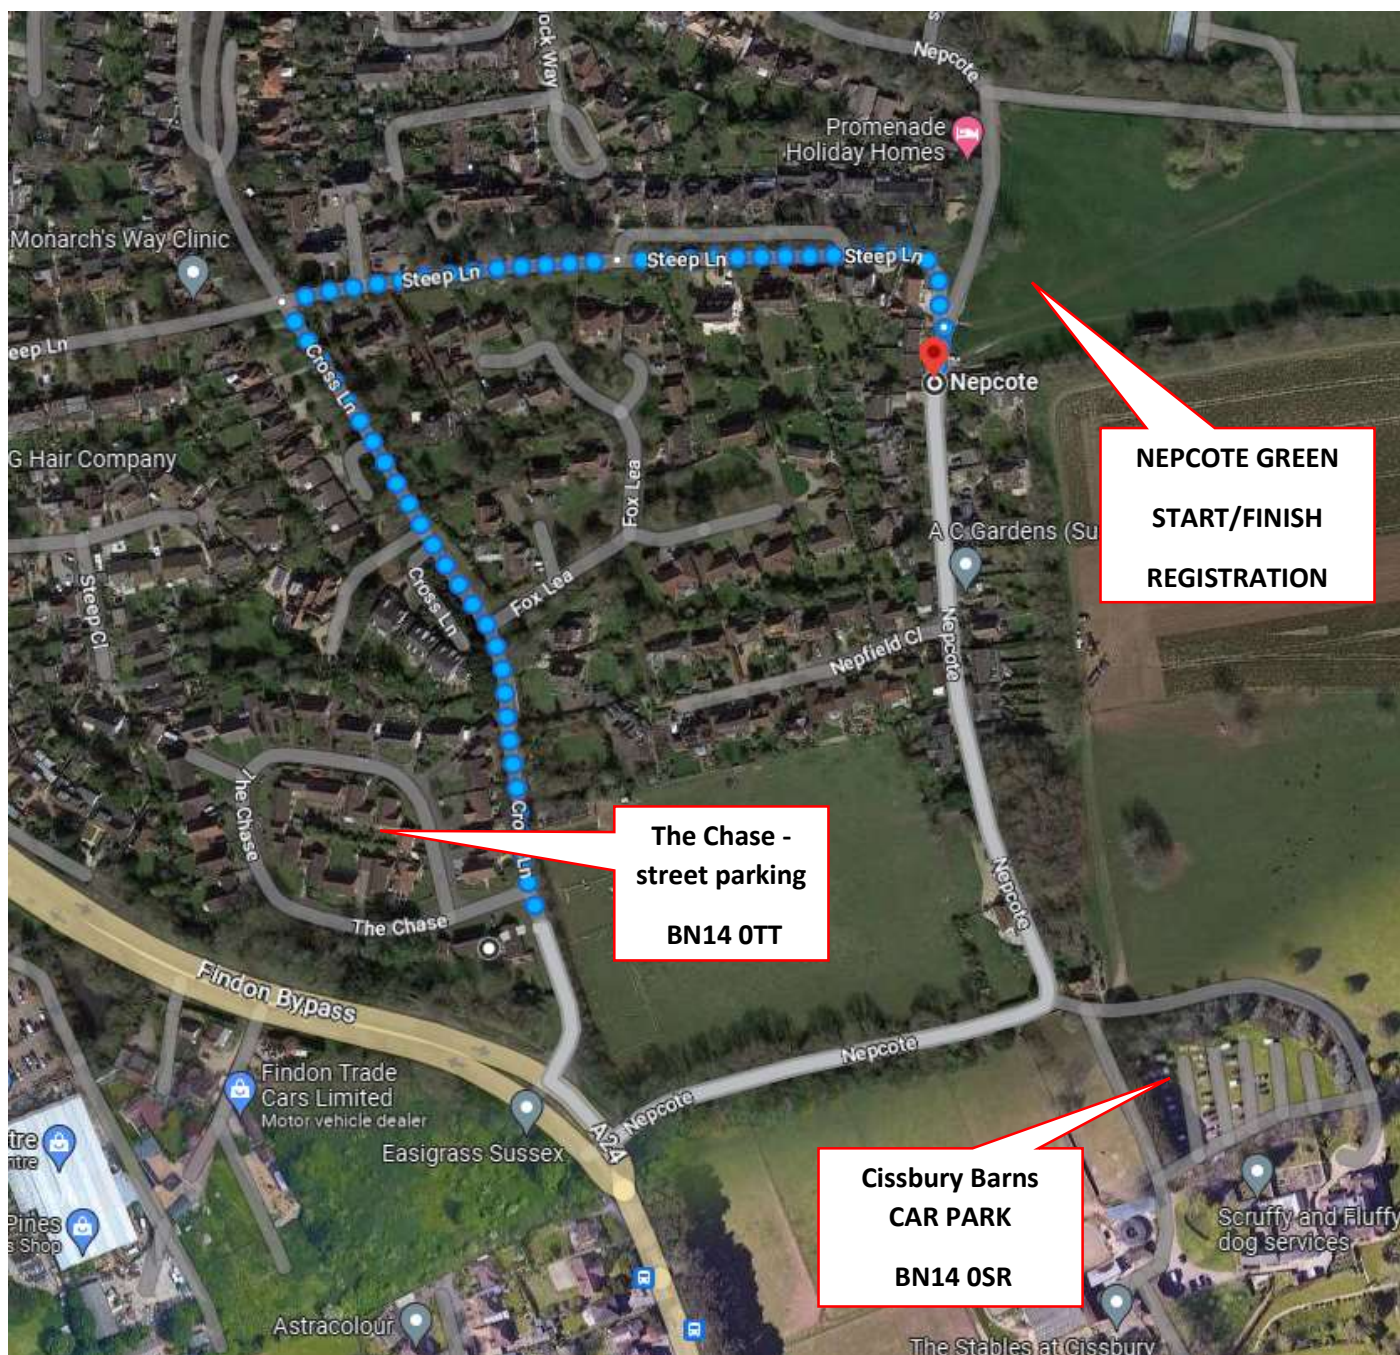

## ALTERNATIVE PARKING THE CHASE BN14 OTT (8-9min walk)

There is also street parking close to the Black Horse Pub (BN14 OSX), High Street (BN14 OTA) and School Hill/Nepcote (BN14 OSE). Findon Garden Centre (BN14 ORE) also have parking.

All are within 4-8min walk of the start area.