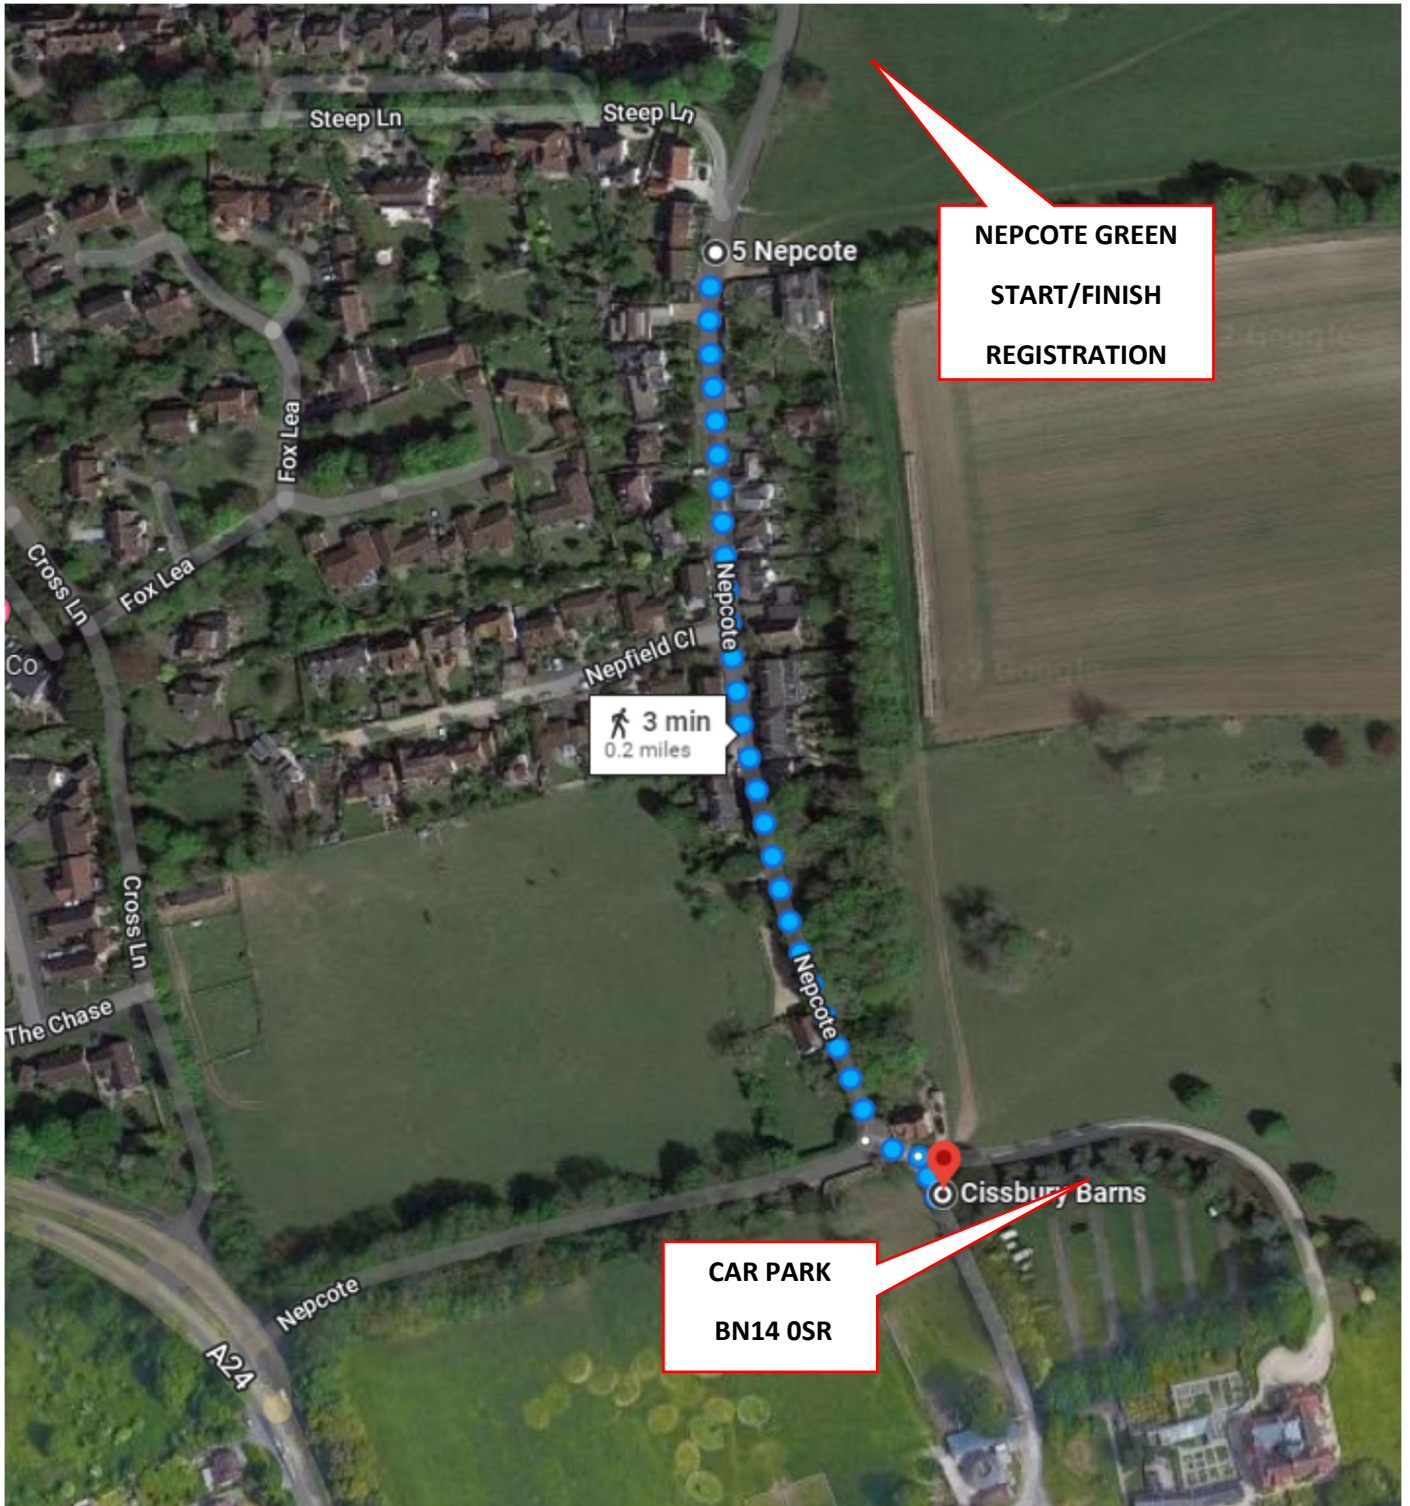

## ALTERNATIVE PARKING THE CHASE BN14 OTT (8-9min walk)

There is also street parking close to the Black Horse Pub (BN14 OSX), High Street (BN14 OTA) and School Hill/Nepcote (BN14 OSE). Findon Garden Centre (BN14 ORE) also have parking.

All are within 4-8min walk of the start area.