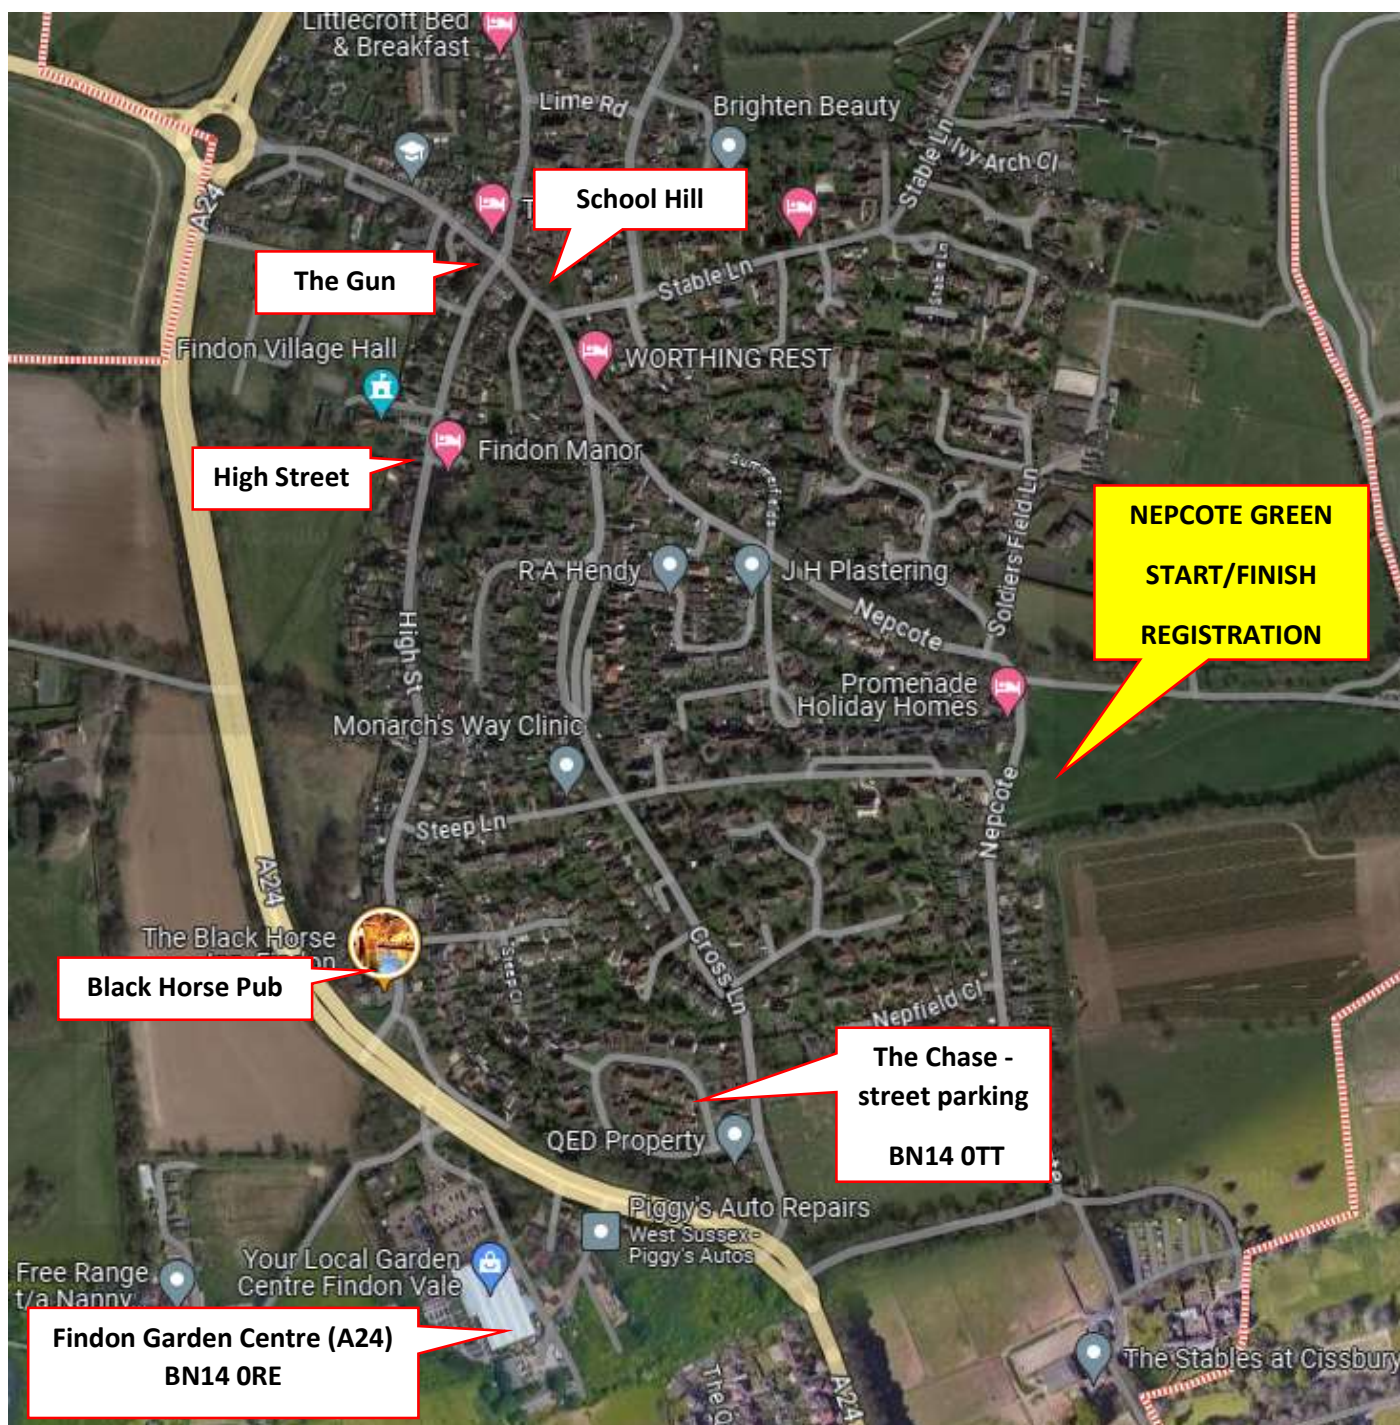

Charity no. 1062912

Charity no. 1062912

CISSBURY HOUSE IS NOT SUITABLE THIS YEAR.

ALTERNATIVE PARKING THE CHASE BN14 0TT (8-9min walk)

Parking options: Street near the Black Horse Pub (BN14 0SX) (not at the pub)

High Street (BN14 0TA). School Hill/Nepcote (BN14 0SE). Street parking near The Gun Pub (BN140TA). Findon Garden Centre (BN14 0RE) parking for 30+ cars. Please park in the bays close to the road and not the store entrance. Remove them ASAP after the race please. All locations are within 4-8min walk / jog of the start area.