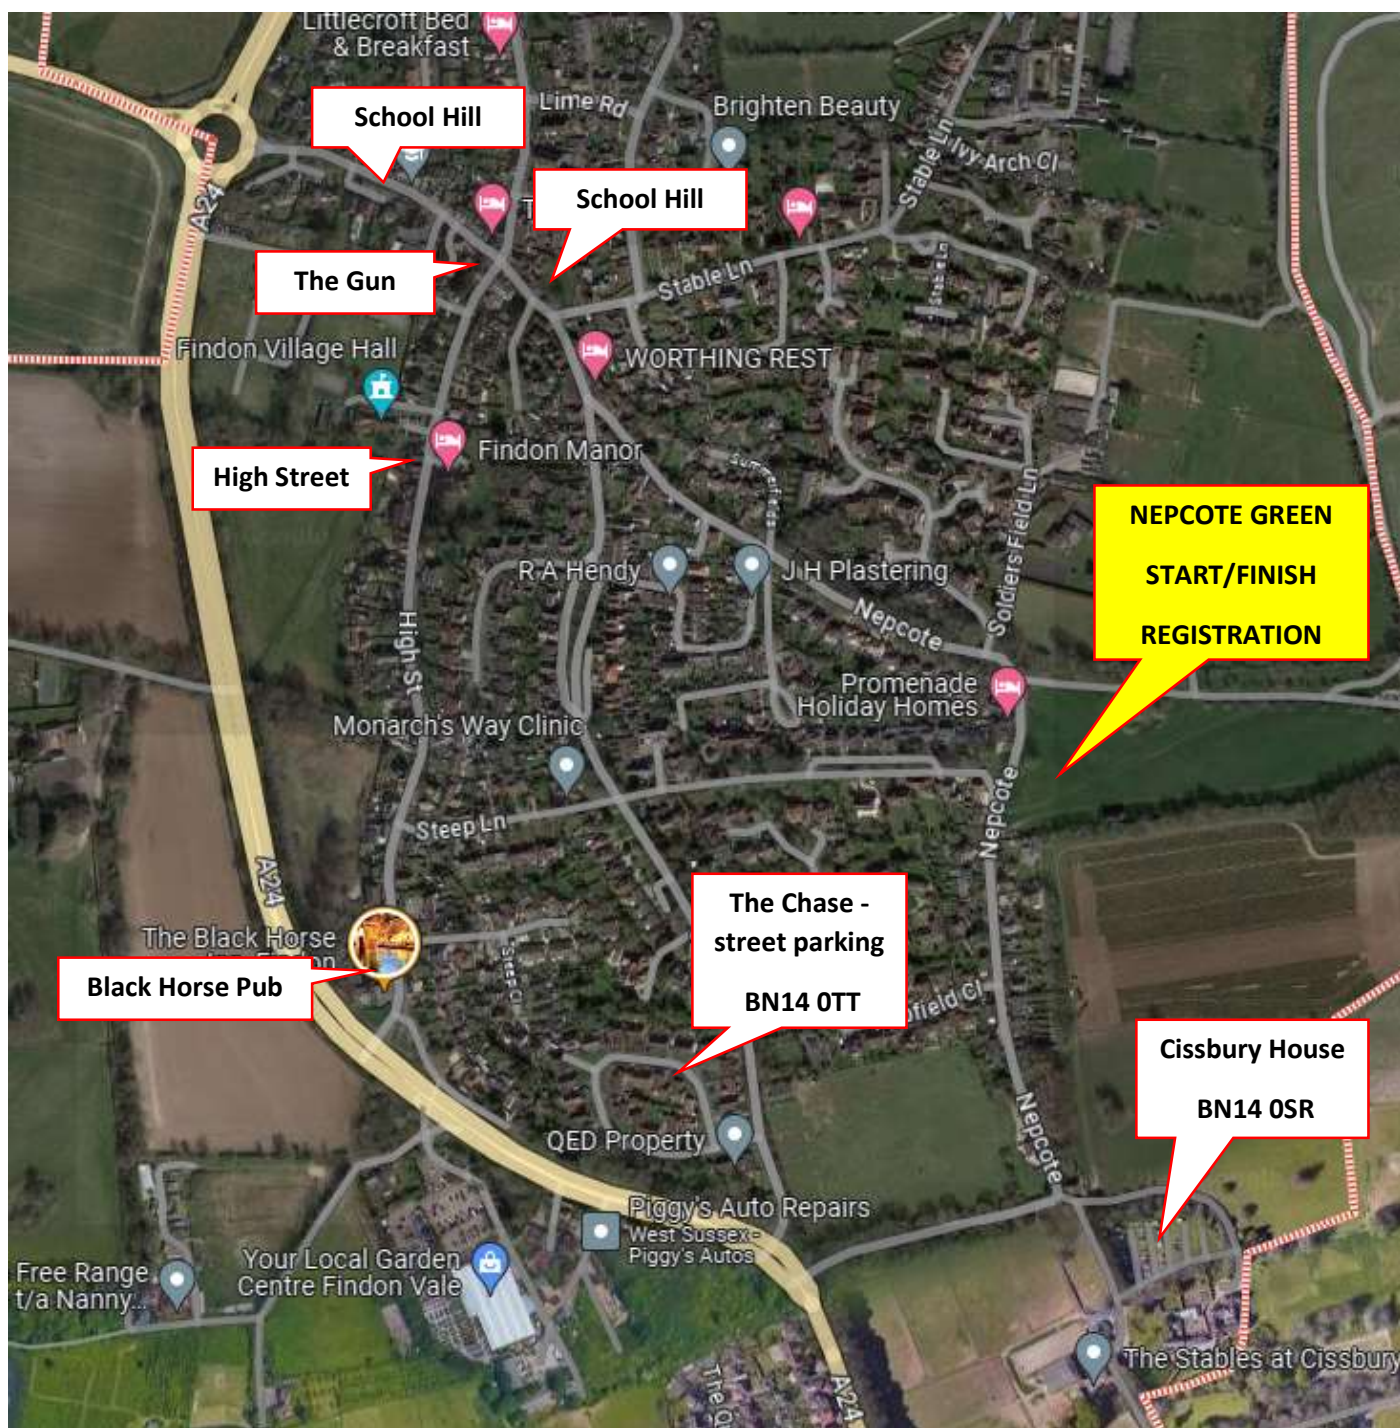

Charity no. 1062912

Charity no. 1062912

CISSBURY HOUSE IS SUITABLE AND THE CLOSEST BUT HAS LIMITED PARKING.

ALTERNATIVE PARKING THE CHASE BN14 0TT (8-9min walk)

Parking options: Street near the Black Horse Pub (BN14 0SX) (not at the pub)

High Street (BN14 0TA). School Hill/Pond Green /Nepcote (BN14 0SE). Street parking near The Gun Pub (BN140TA).

All locations are within 4-8min walk / jog of the start area.