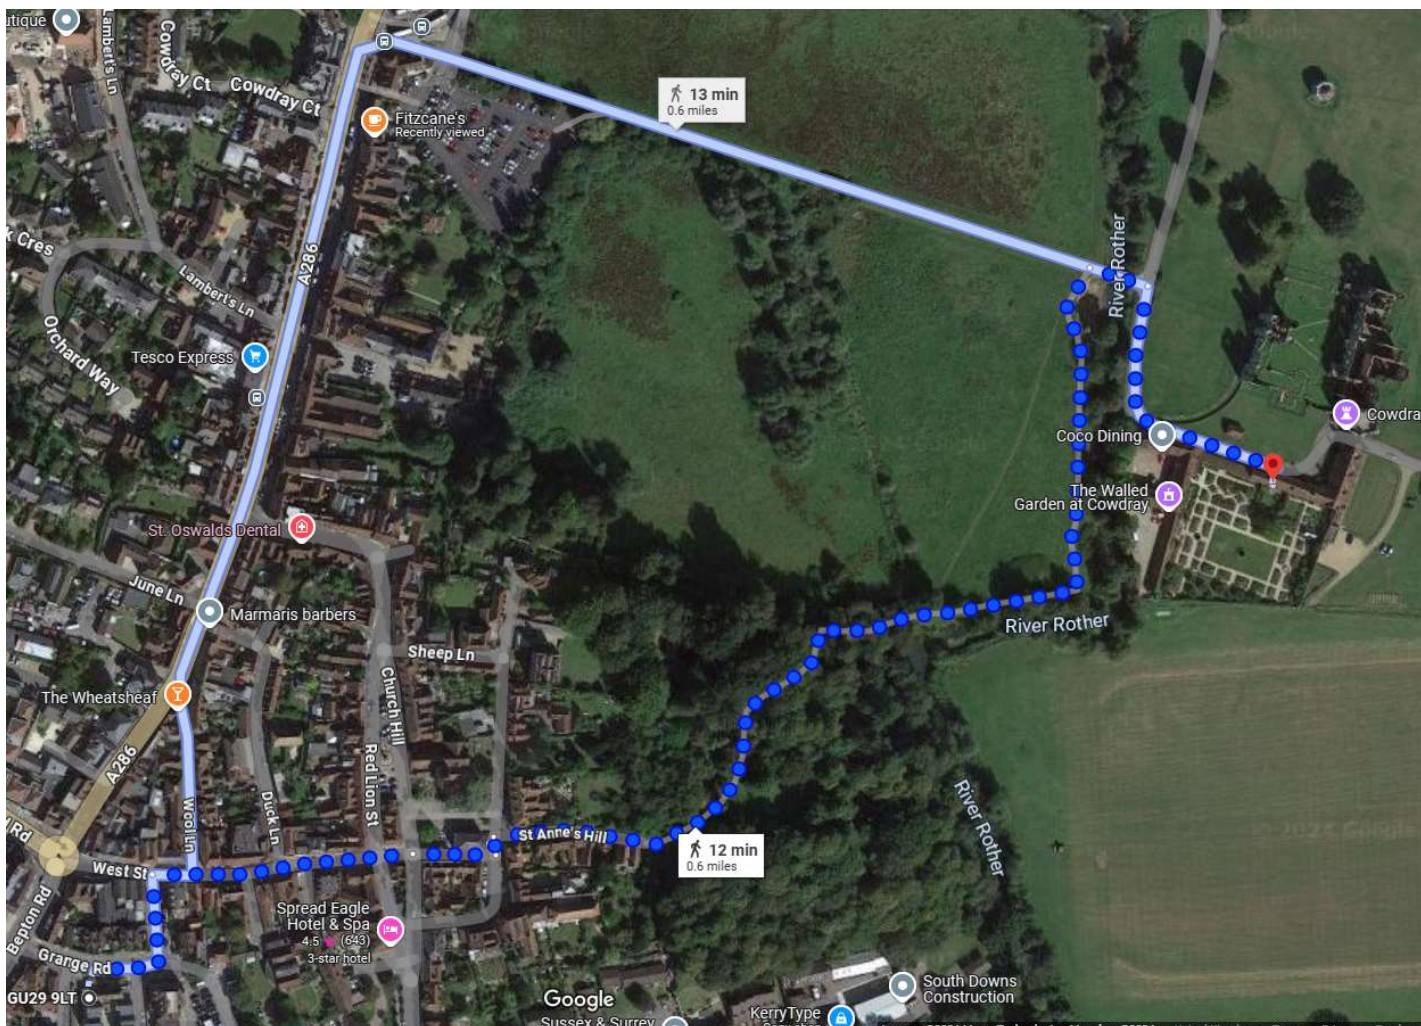

# Routes to Race HQ

A286 (North Street). (parking in North Street or North Street Car Park) 8min walking time

Grange Road Car Park (GU29 9LT). 12min walking time via the river (torch advised) or 13min via North Street

# Routes to Race HQ

Cowdray Farm Shop & Café (GU29 0AJ). 12min walking time (torch advised)