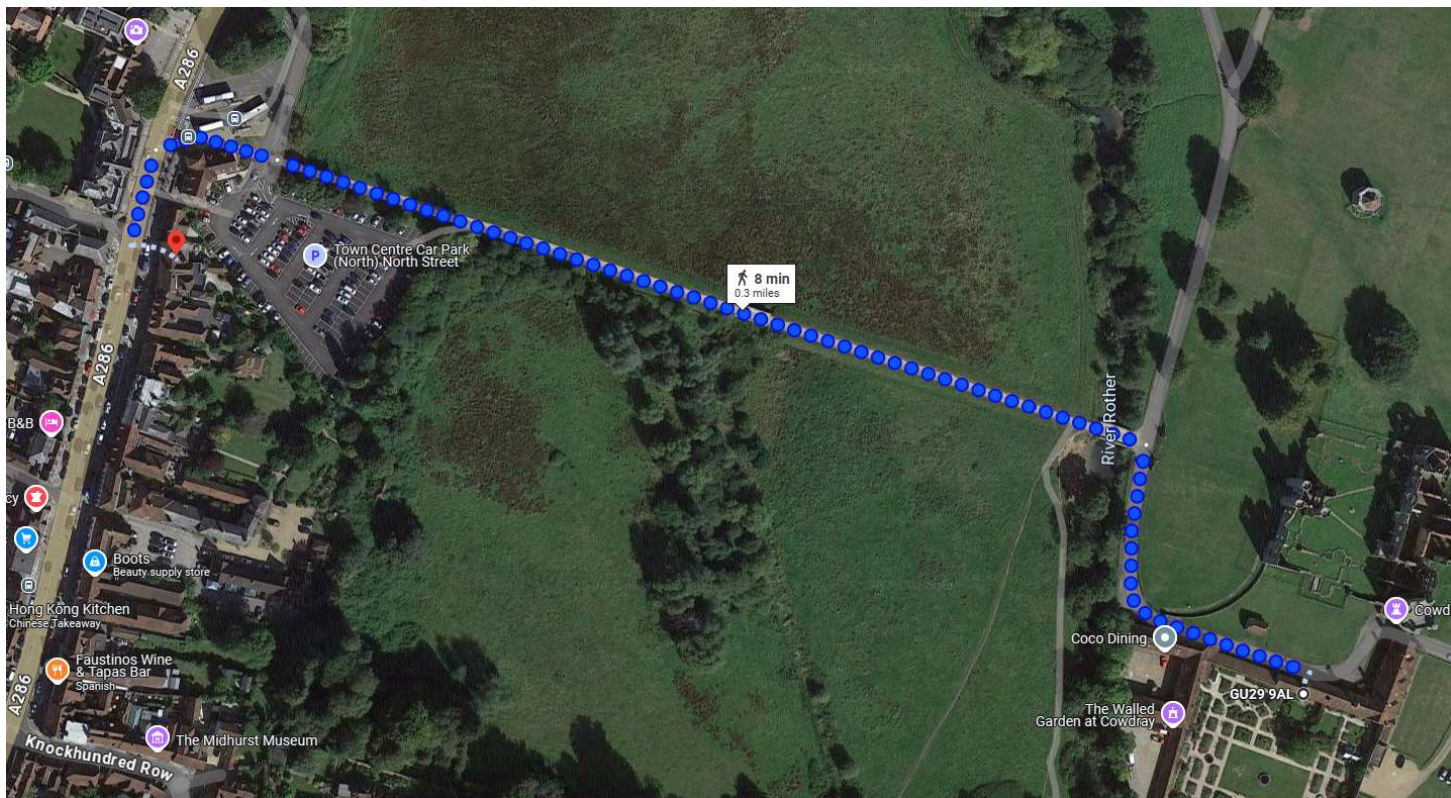

# Routes to Race HQ

A286 (North Street). (parking in North Street or North Street Car Park) 8min walking time

Grange Road Car Park (GU29 9LT). 12min walking time via the river (torch advised) or 13min via North Street

# Routes to Race HQ

Cowdray Farm Shop & Café (GU29 0AJ). 12min walking time (torch advised)